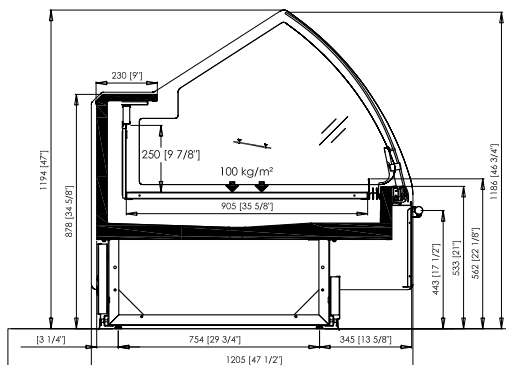

ALBORAN CF

HVCF009125C00017

ALBORAN RE